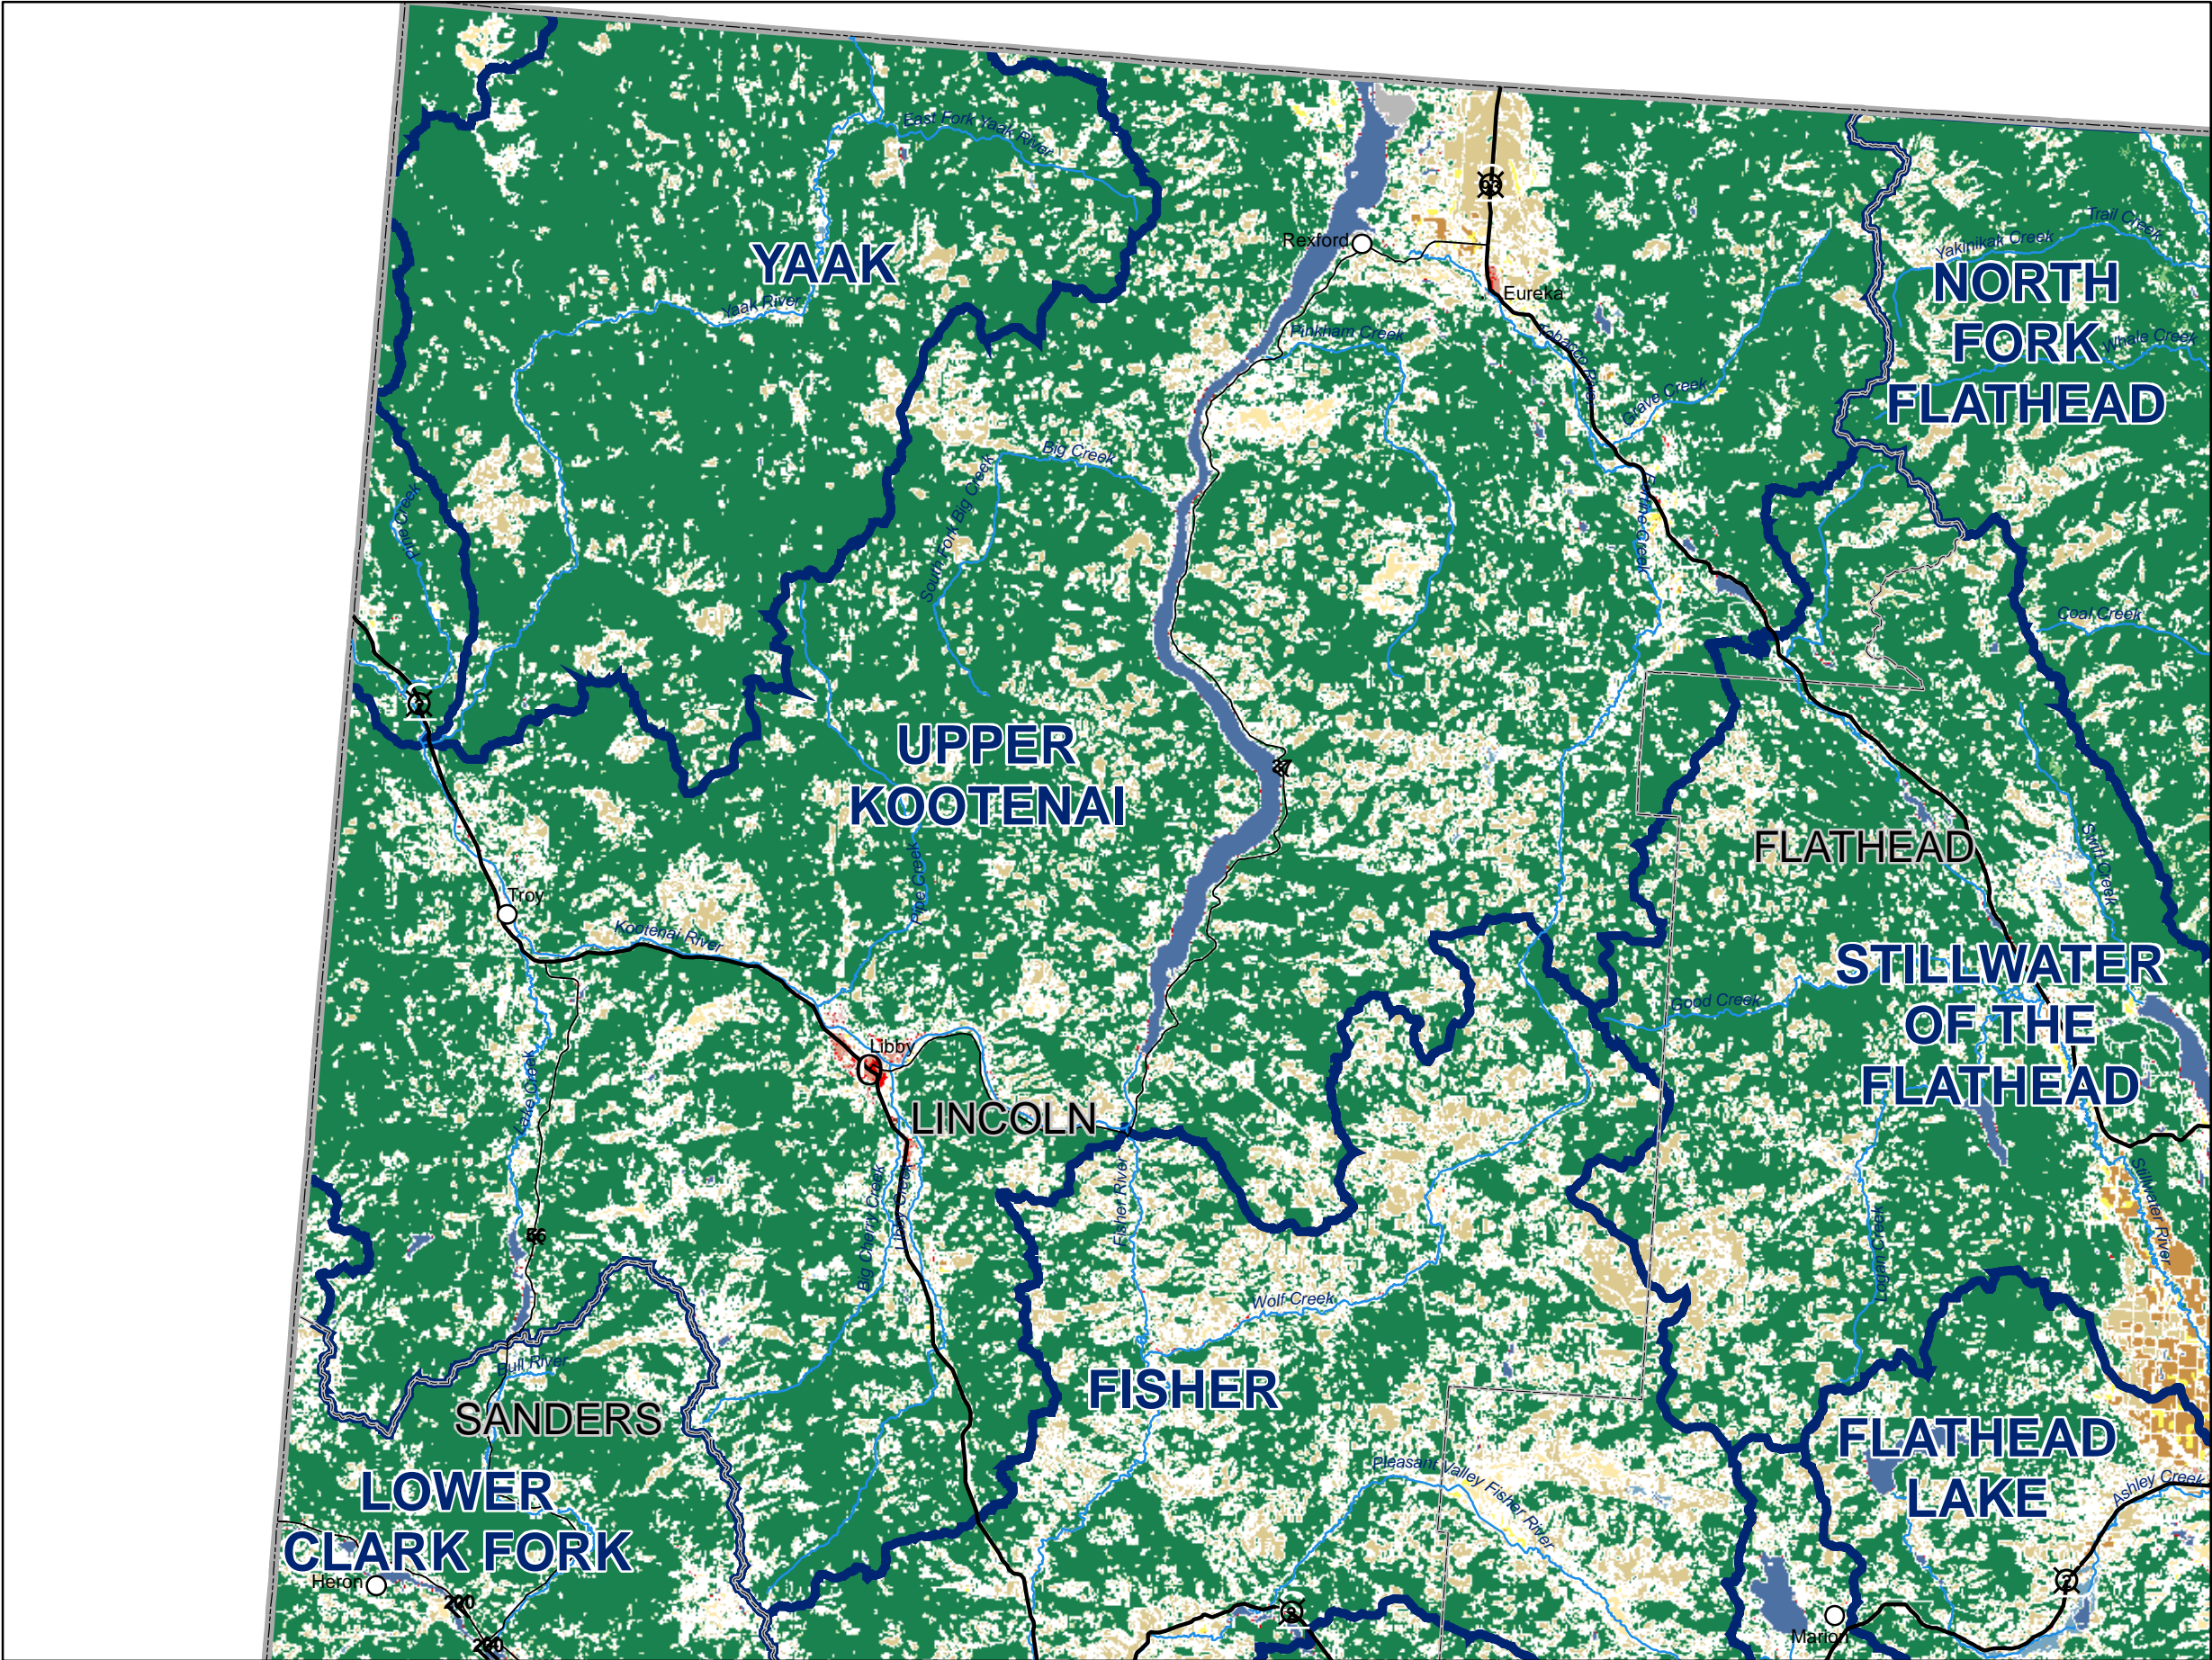

UPPER KOOTENAI

HUC 17010101

Legend

- Perennial River
- Intermittent Stream
- County
- Sub Basin (Fourth Code)
- National Landcover Data Set
USGS 2002
- Open Water
- Perennial Ice/Snow
- Developed Open Space
- Developed Low Intensity
- Developed Medium Intensity
- Developed High Intensity
- Bare Rock/Sand/Clay
- Deciduous Forest
- Evergreen Forest
- Mixed Forest
- Shrub/Scrub
- Grasslands/Herbaceous
- Pasture/Hay
- Row Crops
- Woody Wetlands
- Emergent Herbaceous Wetlands
- No Data

Map Scale: 1:450,000